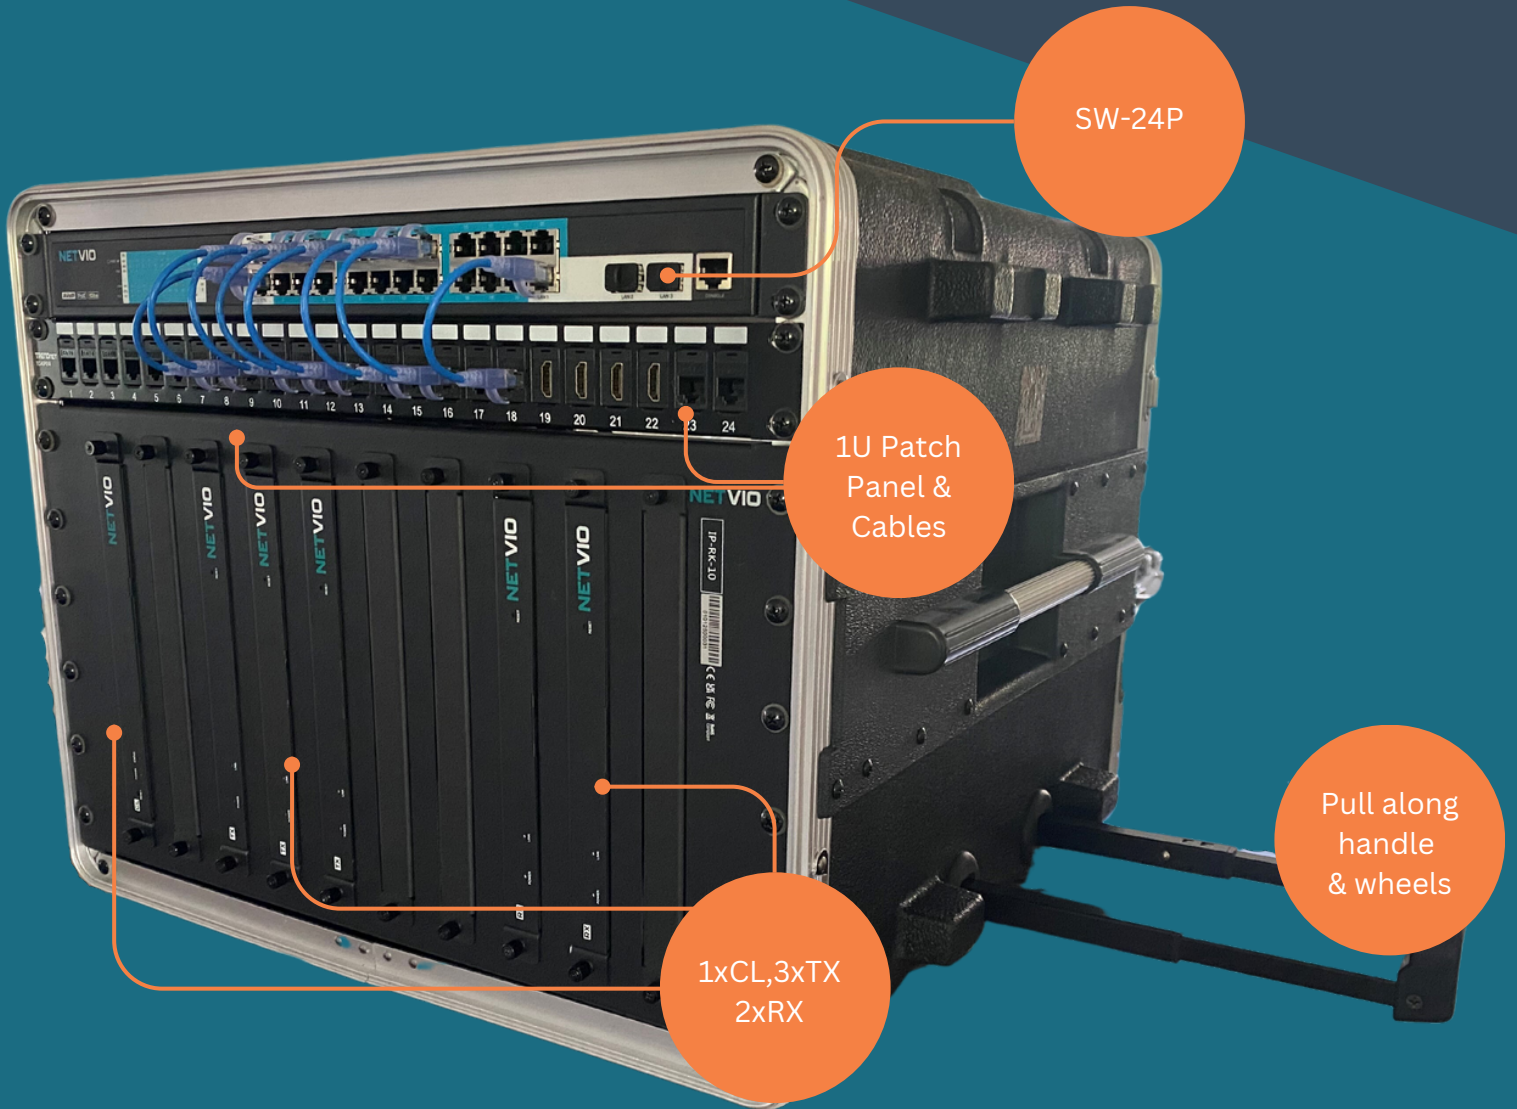

NETVIO

JP4 Demo Case

IP-JP4-DM8U-10

www.netvio.co.uk

Live Solution Demo

Provide customers the real Netvio experience with the new **IP-JP4-DM8U-10** demo case.

Show a fully working system including software, video, control, previews.

\$0.00 with sensible rebate program

HDMI
Display
Connections

Contents List

- 8U Fully mobile case with pull along handle and wheels.
- 1x IP-RK-10 device rack
- 1x IP-SW-24P-10
- 3x IP-JP4-TX-10
 - 2x 4K Media players
 - Loaded with 4K HDR content
 - Controllable via Netvio GO (CEC)
- 2x IP-JP4-RX-10 (for dual screen demo)
- 1U Patch with Cat6 & HDMI Ports.
 - 2x HDMI connections for screens (5m HDMI cables provided)
 - 1x HDMI Connection for additional 3rd HDMI source (cable provided)
- 8x Short Cat6 Patch leads making all required network connections.
- Wifi Router to connect PC/MAC and connected control devices (Apple/Andriod)
- Single mains power cable.
- Internal molded filler for transportation.
- Single page operating instructions including network passwords, network connections, app & software download links.
- Weights & Dims: 16kg (35lbs) | W: 20inch (51cms) D: 20inch (51cms) x H: 178inch (44cms)